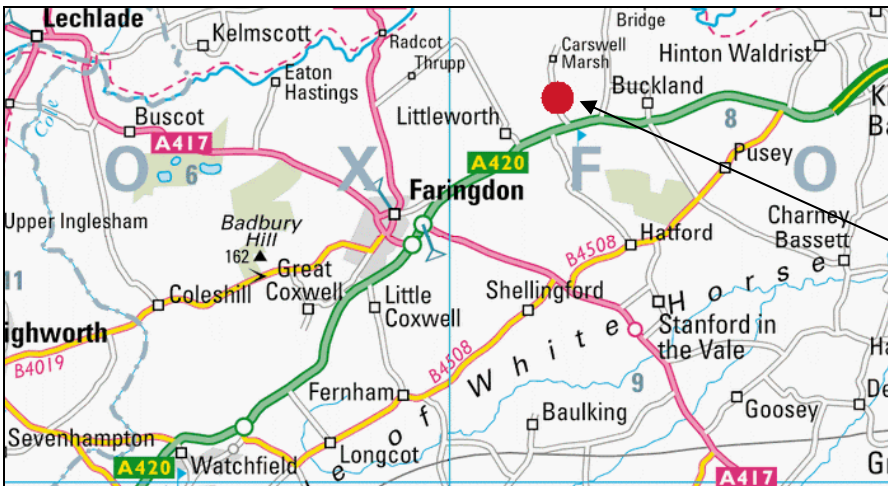

## Directions to St Hugh's

St Hugh's is conveniently situated off the A420 between Oxford and Swindon. Our catchment is extensive and pupils come from as far as Chipping Norton and Charlbury in the North, to Lambourn in the South, from Fairford in the West to Oxford and Didcot in the East. The school is clearly signed driving North or South on the A420 and after turning off the main road the school can be found 300 yards down Carswell Lane. There is plenty of parking for visitors.

### Regional Map