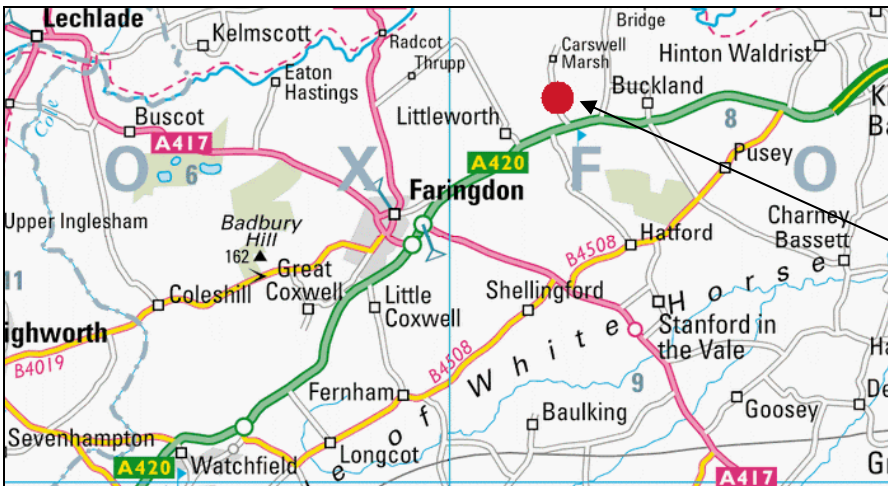

Directions to St Hugh's

St Hugh's is conveniently situated off the A420 between Oxford and Swindon. Our catchment is extensive and pupils come from as far as Chipping Norton and Charlbury in the North, to Lambourn in the South, from Fairford in the West to Oxford and Didcot in the East. The school is clearly signed driving North or South on the A420 and after turning off the main road the school can be found 300 yards down Carswell Lane. There is plenty of parking for visitors.

Regional Map

Local Map

St Hugh's School
Carswell Manor
Carswell
Faringdon
Oxon.
SN7 8PT

Tel: 01367 870700
Web: www.st-hughs.co.uk
Email: office@st-hughs.co.uk